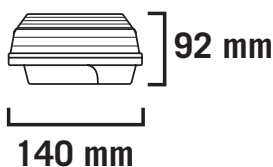

MÅL / MEASURES