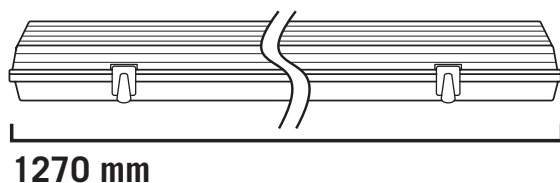

MÅL / MEASURES