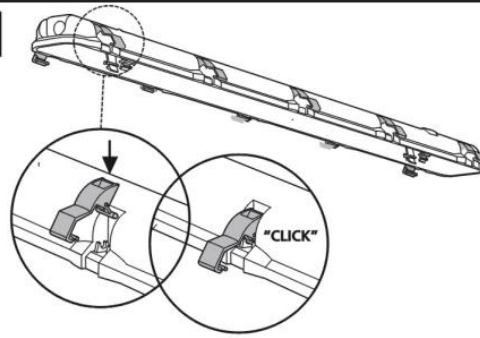

## 2X24W

220-240V/AC - 50Hz IP65

Tett industriarmatur med LED lysplate.  
Armaturhus i forsterket polykarbonat for å tåle de mer krevende oppgavene. Avdekning i klar polykarbonat. Syrefaste stålklips holder skjermen på plass. Velegnet for bruk utendørs og i tøffe miljøer som fjøs, storkjøkken, bilvask og lignende.

Dense industrial luminaire with LED illuminated panel.  
Housing in reinforced polycarbonate to withstand more demanding tasks. Lamp housing in polycarbonate. Acid-resistant steel clip holds the lamp house in place. Suitable for use outdoors and in harsh environments such as barns, commercial kitchen, washing and the like.

1. Installation of fittings should only be done using the included mounting clips. (2 pcs)
2. **NEVER** screw directly into the luminaire housing, the construction will deteriorate and IP level will not be maintained.

### MÅL / MEASURES

**1** Through Wire Only / kun ved gjennomkobling

**2**

**3**

**4**

**5** Standard

**6**

**7**