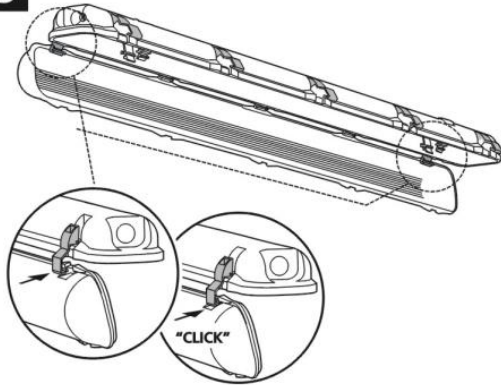

Dense industrial luminaire with LED illuminated panel.  
Housing in reinforced polycarbonate to withstand more demanding tasks. Lamp housing in polycarbonate. Acid-resistant steel clip holds the lamp house in place. Suitable for use outdoors and in harsh environments such as barns, commercial kitchen, washing and the like.

1. Installation of fittings should only be done using the included mounting clips. (2 pcs)
2. **NEVER** screw directly into the luminaire housing, the construction will deteriorate and IP level will not be maintained.

### MÅL / MEASURES

**1** Through Wire Only / kun ved gjennomkobling

**2**

**3**

**4**

**5** Standard

**6**

**7**