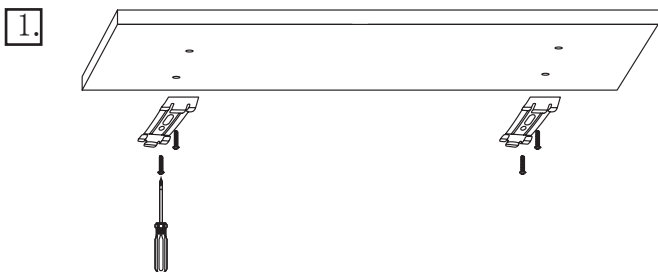

STORM LYSARMATUR LED

2X24W

220-240V/AC - 50Hz IP65

Tett industriarmatur med LED lysplate.
Armaturhus i forsterket polykarbonat for å tåle de mer krevende oppgavene. Avdekning i klar polykarbonat. Syrefaste stålklips holder skjermen på plass. Velegnet for bruk utendørs og i tøffe miljøer som fjøs, storkjøkken, bilvask og lignende.

Dense industrial luminaire with LED illuminated panel.
Housing in reinforced polycarbonate to withstand more demanding tasks. Lamp housing in polycarbonate. Acid-resistant steel clip holds the lamp house in place. Suitable for use outdoors and in harsh environments such as barns, commercial kitchen, washing and the like.

LED effekt: 2x24W
Lysstyrke: 4900lm
Fargetemperatur: 4000K
Tetthetsgrad: IP65

LED power: 2x24W
Luminous Efficiency: 4900lm
Color Temperature: 4000K
IP Rating: IP65

MONTERING / MOUNTING

1. Montering av armatur skal kun gjøres ved bruk av medfølgende monteringsklips.(2 stk)
2. Det må **ALDRI** skrues direkte i armaturhuset, da konstruksjonen svekkes og IP grad ikke opprettholdes.

1. Installation of fittings should only be done using the included mounting clips. (2 pcs)
2. **NEVER** screw directly into the luminaire housing, the construction will deteriorate and IP level will not be maintained.