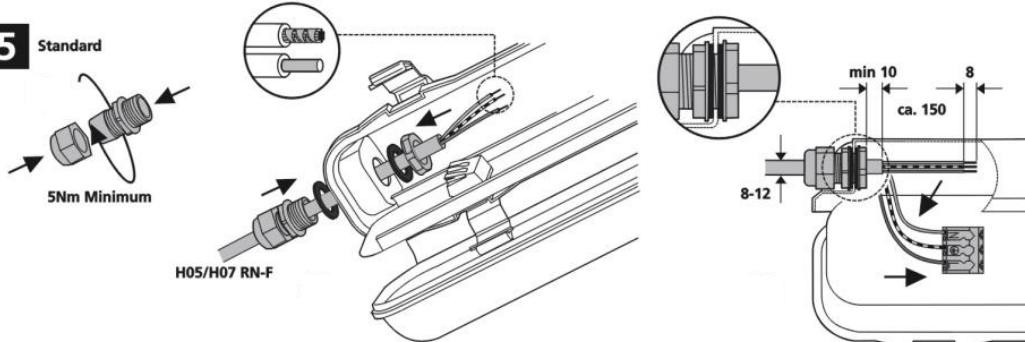

1. Installation of fittings should only be done using the included mounting clips. (2 pcs)
2. **NEVER** screw directly into the luminaire housing, the construction will deteriorate and IP level will not be maintained.

### MÅL / MEASURES

**1** Through Wire Only / kun ved gjennomkobling

**2**

**3**

**4**

**5** Standard

**6**

**7**