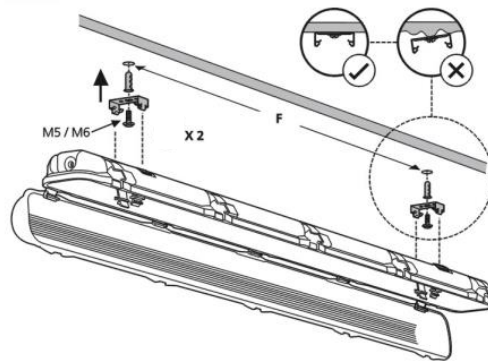

Dense industrial luminaire with LED illuminated panel.  
Housing in reinforced polycarbonate to withstand more demanding tasks. Lamp housing in polycarbonate. Acid-resistant steel clip holds the lamp house in place. Suitable for use outdoors and in harsh environments such as barns, commercial kitchen, washing and the like.

1. Installation of fittings should only be done using the included mounting clips. (2 pcs)
2. **NEVER** screw directly into the luminaire housing, the construction will deteriorate and IP level will not be maintained.

### MÅL / MEASURES

**1** Through Wire Only / kun ved gjennomkobling

**2**

**3**

**4**

**5** Standard

**6**

**7**