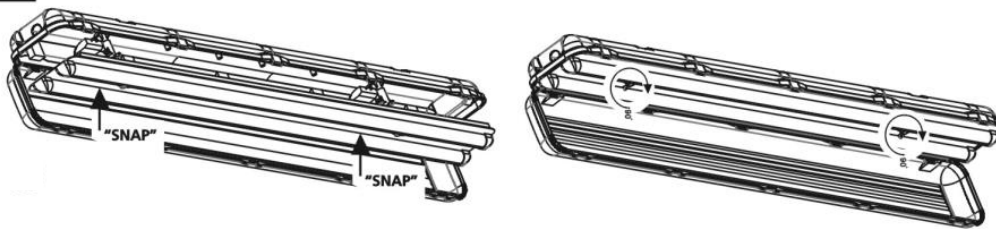

Dense industrial luminaire with LED illuminated panel.  
Housing in reinforced polycarbonate to withstand more demanding tasks. Lamp housing in polycarbonate. Acid-resistant steel clip holds the lamp house in place. Suitable for use outdoors and in harsh environments such as barns, commercial kitchen, washing and the like.

1. Installation of fittings should only be done using the included mounting clips. (2 pcs)
2. **NEVER** screw directly into the luminaire housing, the construction will deteriorate and IP level will not be maintained.

### MÅL / MEASURES

**1** Through Wire Only / kun ved gjennomkobling

**2**

**3**

**4**

**5** Standard

**6**

**7**